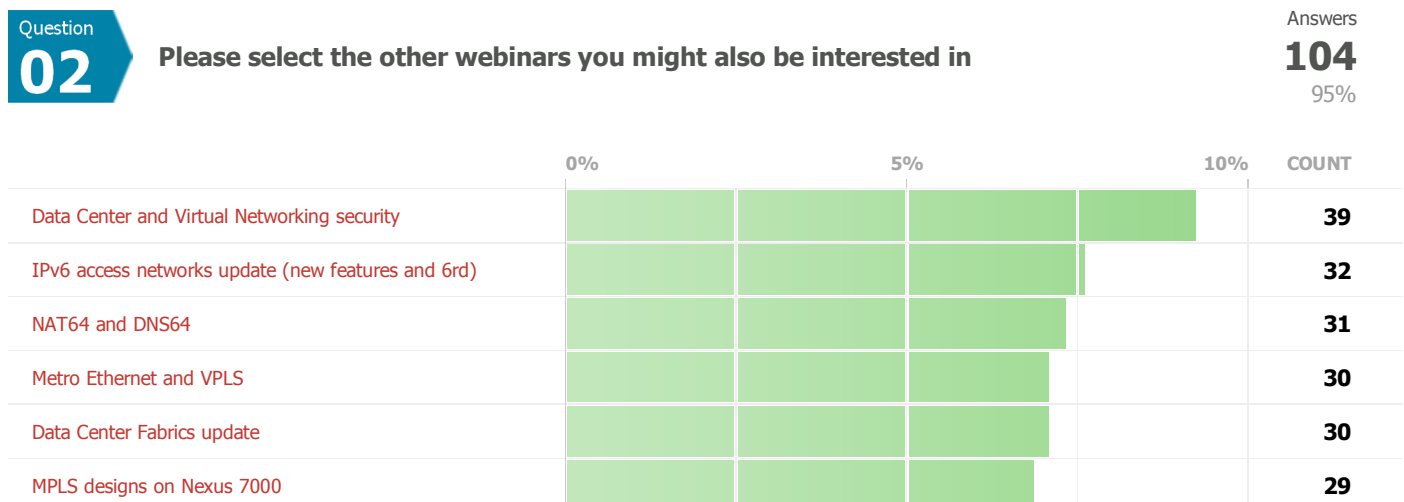

WebPlan_2012P

Survey Results

Question

04

The following best describes my job

Answers

109

100%