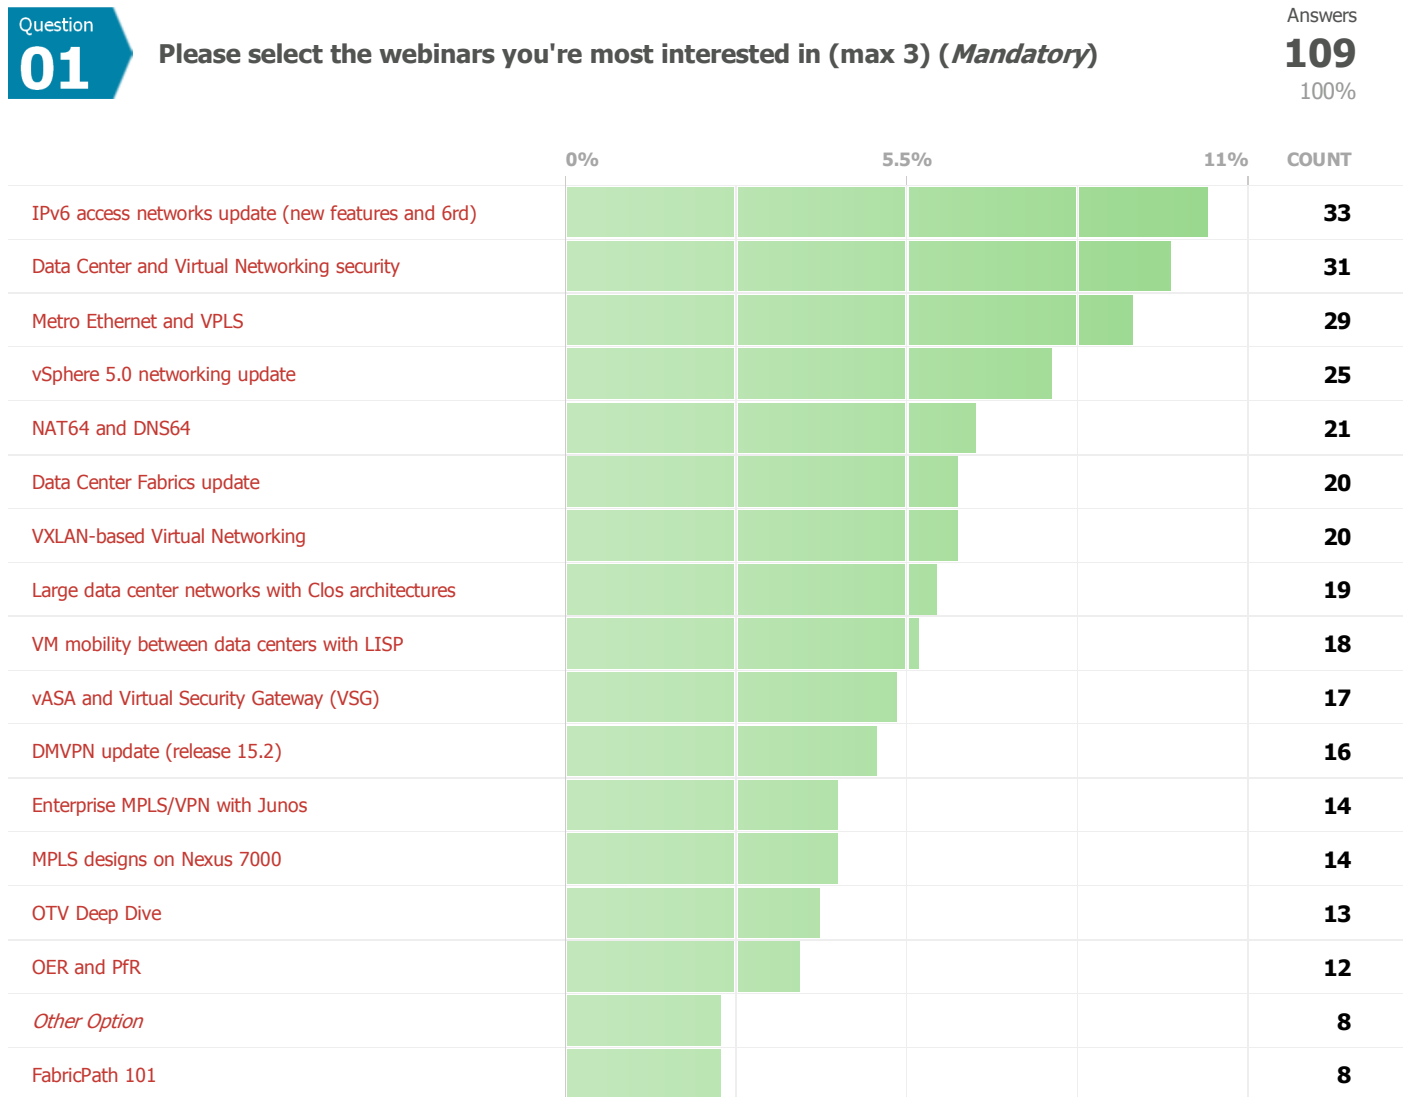

WebPlan_2012P

Survey Results

Question

04

The following best describes my job

Answers

109

100%

Question

05

The following best describes my experience in networking

Answers

108

99%

Question

06