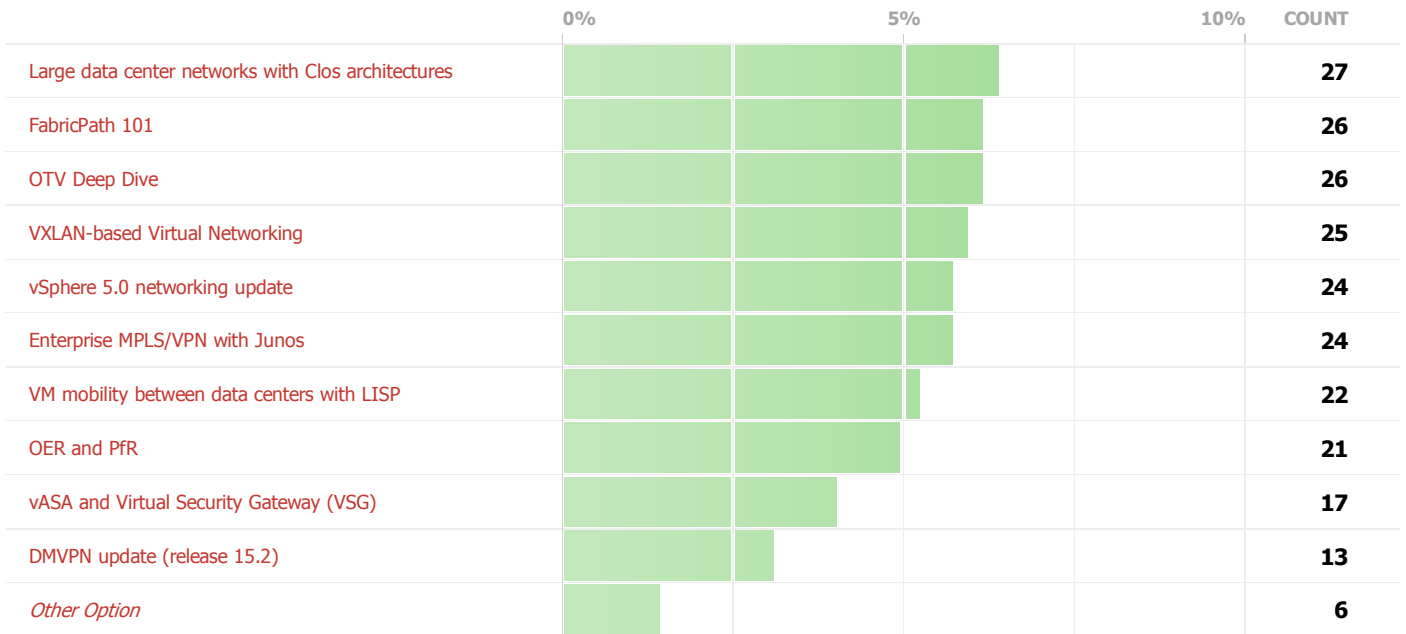

WebPlan_2012P

Survey Results

Question

04

The following best describes my job

Answers

109

100%

Question

05

The following best describes my experience in networking

Answers

108

99%

Question

06