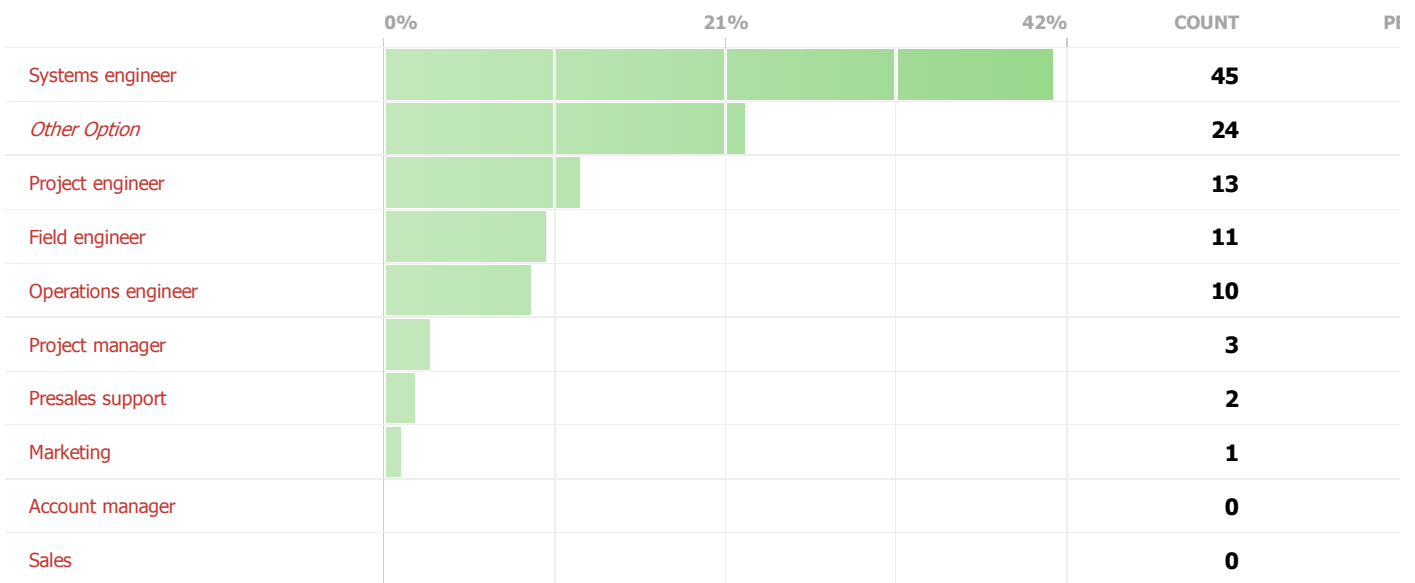

WebPlan_2012P

Survey Results

Question

04

The following best describes my job

Answers

109

100%

Question

05

The following best describes my experience in networking

Answers

108

99%

Question

06